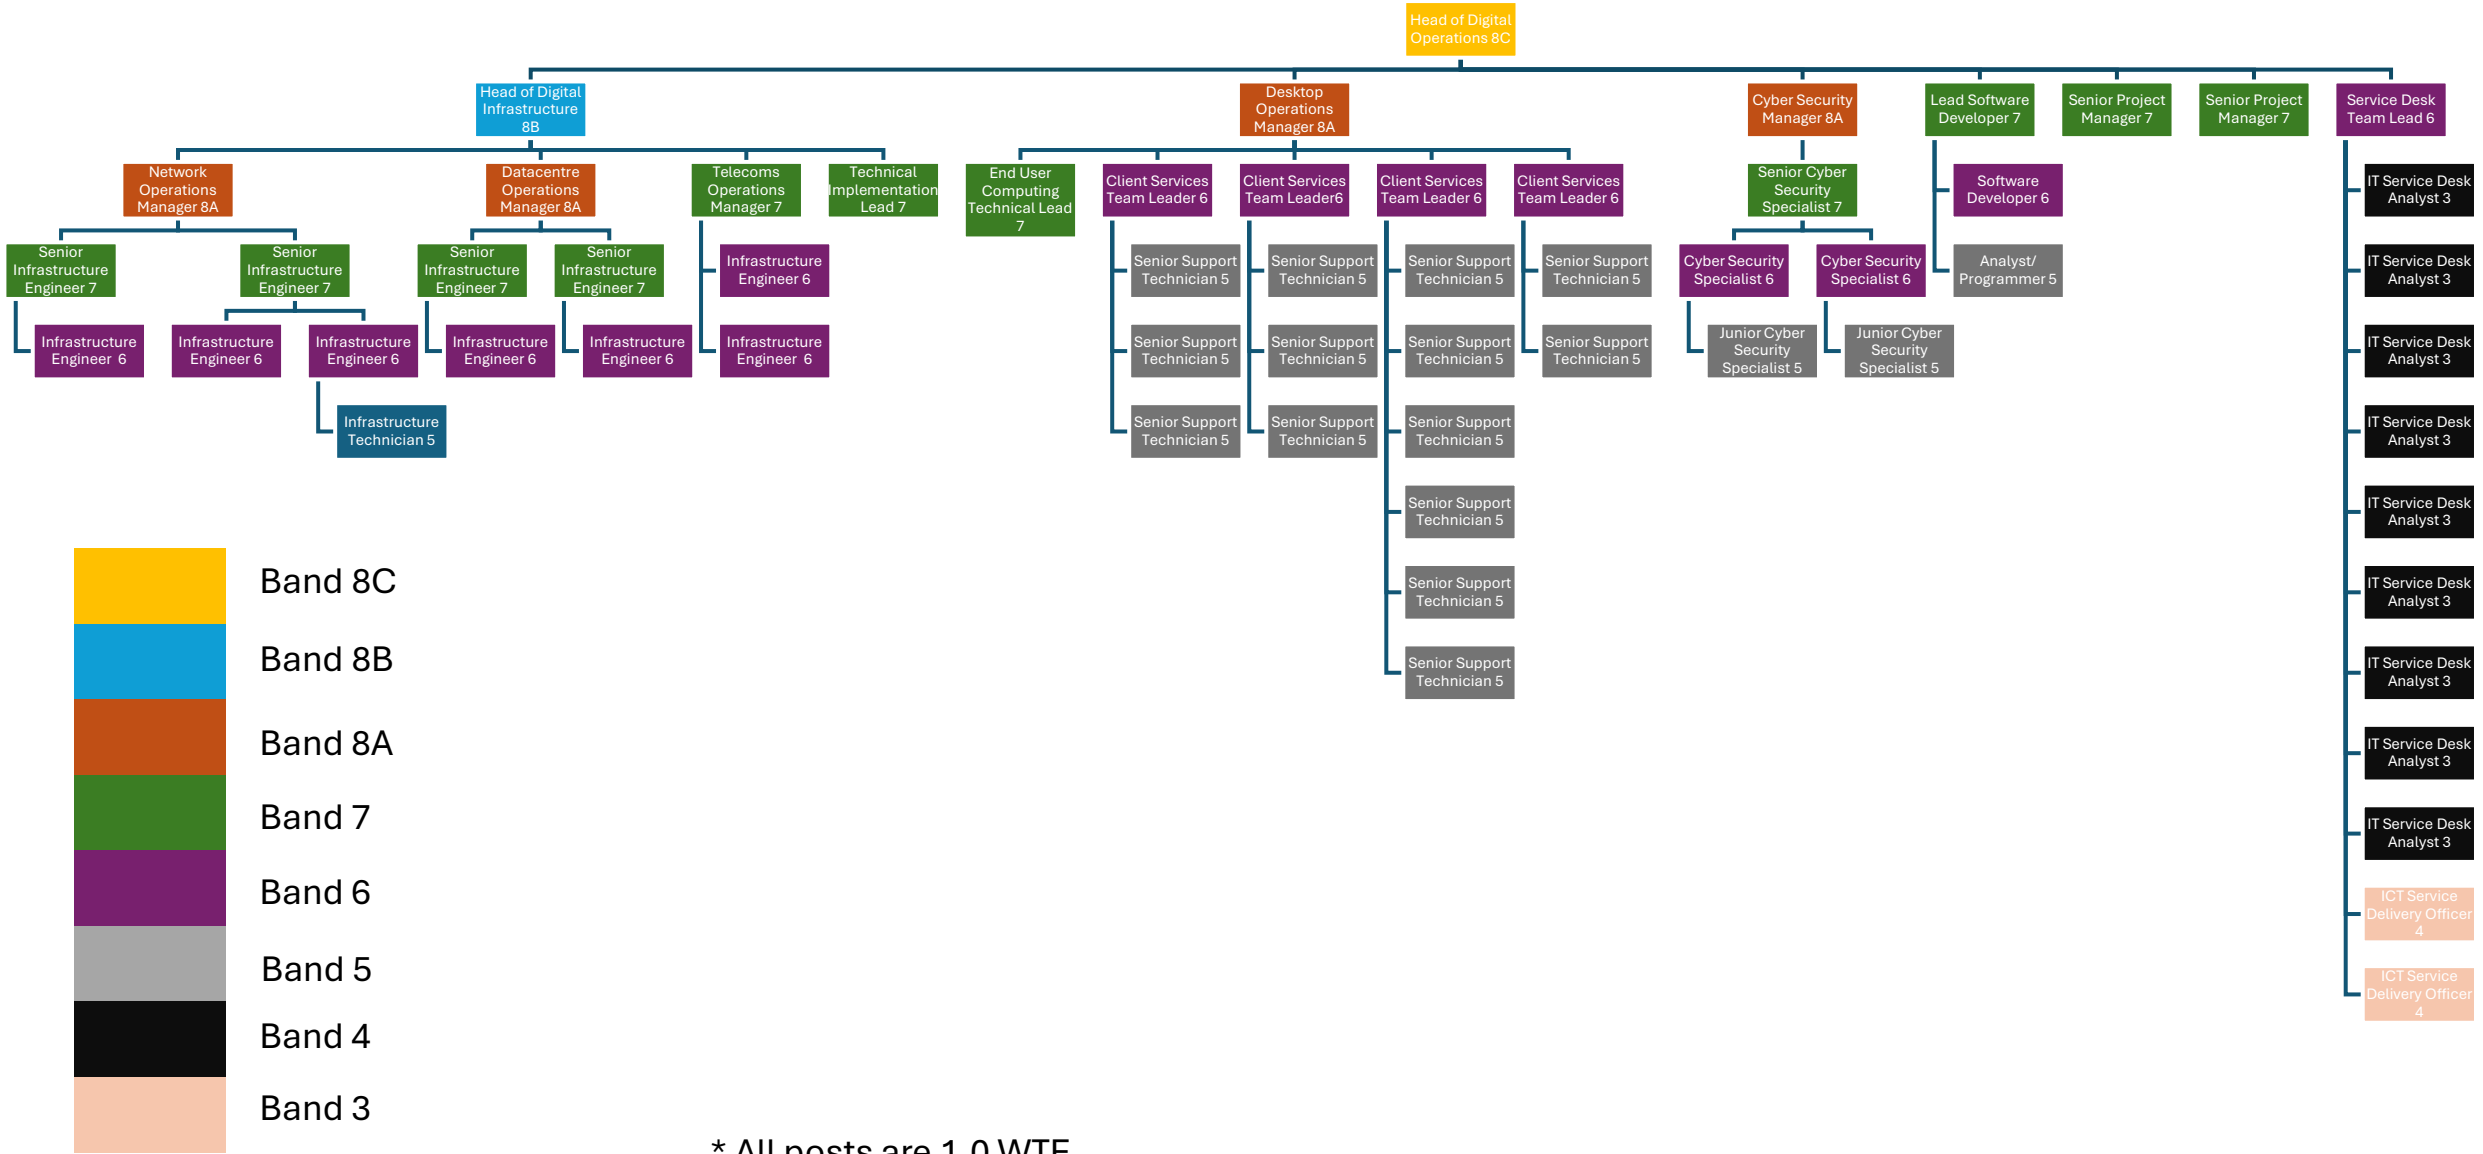

Hywel Dda UHB Digital Operations

	Band 8C
	Band 8B
	Band 8A
	Band 7
	Band 6
	Band 5
	Band 4
	Band 3

* All posts are 1.0 WTE